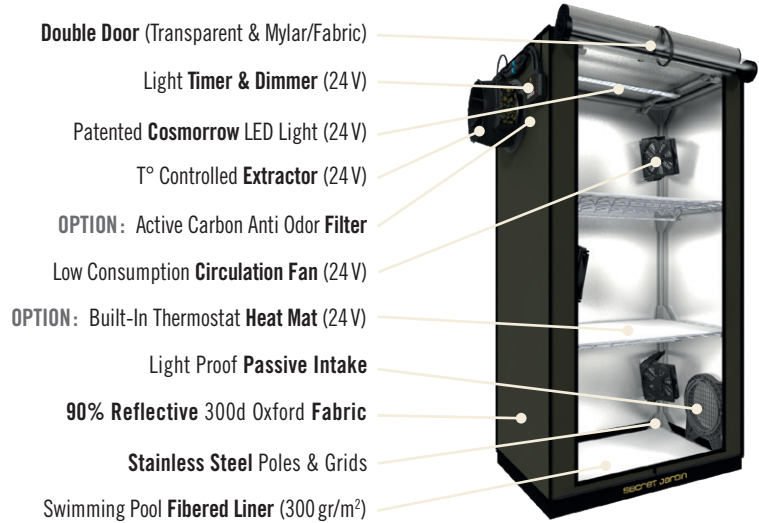

TECHNICAL SPECIFICATIONS

THE ORIGINAL 60	
Reference	GR60
Designation	The Original 60
Weight (Net)	11.5 kg
Dimensions Assembled (W x D x H)	60 x 40 x 116 cm
CONSUMPTION	
Max	140 W
Monthly	
Light	18 h/d
kWh	45 kWh
POWER & PLUGS	
Voltage	200-240 V
Frequency	50/60 Hz
Plug Type, Country	C/G Type, UE/UK
LIGHTING	
LED Bulbs	3x COP2065
Power	60 W
PPE (Bulb)	2.70 $\mu\text{mol/s/W}$
PPE	2.55 $\mu\text{mol/s/W}$
PPFD*	
Grow Area	60x40 cm
Lighting Distance	15 cm
40cm high level (1x COP2065)	<table border="1"> <tr><td>210</td><td>245</td><td>280</td><td>280</td><td>245</td><td>210</td></tr> <tr><td>245</td><td>345</td><td>400</td><td>400</td><td>345</td><td>245</td></tr> <tr><td>245</td><td>345</td><td>400</td><td>400</td><td>345</td><td>245</td></tr> <tr><td>210</td><td>245</td><td>280</td><td>280</td><td>245</td><td>210</td></tr> </table>
	PPF: 51 $\mu\text{mol/s}$ – Average PPFD: 280 $\mu\text{mol/s/m}^2$
80cm high level (2x COP2065)	<table border="1"> <tr><td>360</td><td>450</td><td>515</td><td>515</td><td>450</td><td>360</td></tr> <tr><td>450</td><td>670</td><td>780</td><td>780</td><td>670</td><td>450</td></tr> <tr><td>450</td><td>670</td><td>780</td><td>780</td><td>670</td><td>450</td></tr> <tr><td>360</td><td>450</td><td>515</td><td>515</td><td>450</td><td>360</td></tr> </table>
	PPF: 102 $\mu\text{mol/s}$ – Average PPFD: 560 $\mu\text{mol/s/m}^2$
Spectrum	Spring: Grow Spectrum
VENTILATION	
2 min cycle (filter on)	
Extractor (included)	150 m³/h
Filter (option)	100 m³/h
Fan (included)	3x MF120
HEAT MAT	
Included	–
Option	1x / 2x / 3x 20 W
OTHER	
Life Time	50 000 h

* Measured on white board

COMPLETE KIT

TEMPERATURE CONTROL VS AMBIANT T°

Depending on the ambient temperature:
15 to 25°C: The kit regulates temperature according to target.
Below 15°: Heat up incoming air, except for winter plants.
Over 25°C: Cool down incoming air, except for tropical plants.

To **boost** your plants, the **Heat Mat** is recommended for:

- 15 to 20°C for all plants
- 15 to 25°C for clones and seeds.

HUMIDITY CONTROL

The “**EXT MIN**” (minimum extraction) function of the extractor will ensure that relative humidity does not exceed a given level:

- ~10%: increase humidity
  Clones, seeds, tropical plants
- ~25%: moderate effect on humidity
  Springtime plants (growing)
- ~50%: decrease humidity
  Summertime plants (flowering)

REFERENCE, CONSUMABLES & OPTIONS

	REFERENCE	DESIGNATION	EAN CODE
	GR60	Spring Kit 60x40x116 cm 60 W	5 425030 267905
OPTION	HM20	Heating Mat 55x35cm 20W	5 425030 267981
OPTION	DF16F100	DF16 Carbon Filter CTC80 0.4kg 100m³/h	5 425030 268070

info@secretjardin.com

Secretjardin_

Secret Jardin Official

Secret Jardin

secretjardin.com