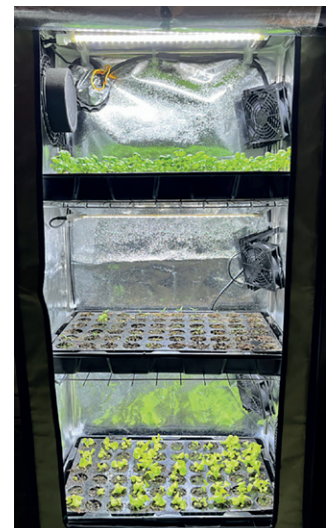

The Original 60 offers an additional benefit: starting your plants indoors for eventual transplantation to your outdoor garden. This method boasts several advantages, including the ability to jumpstart your garden during winter and significantly increase the yield of your garden in spring. You can also cultivate plants from seeds indoors, saving outdoor space, time, and even enabling the growth of plants that might not thrive otherwise. This approach allows you to nurture your outdoor garden year-round, optimizing your overall production.